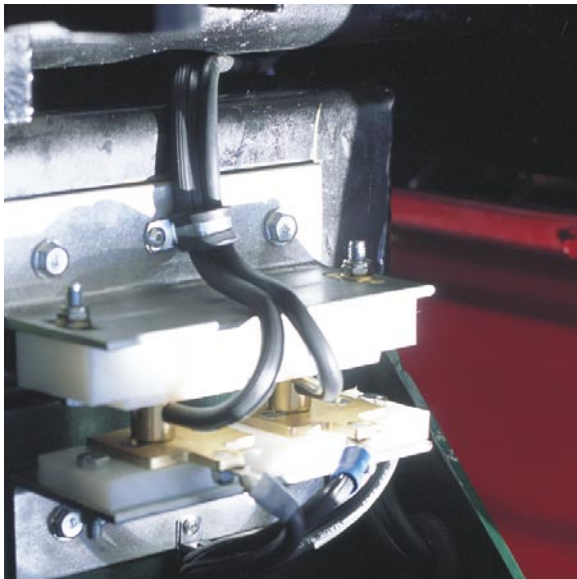

Wireless Connect

New Wireless Connect Makes Electric Tarp Systems Safer and Easier to Install Than Ever.

Aero's tarping systems have always been the fastest and easiest way to cover your load securely. Now we've developed a way to make electric tarp systems safer and easier to install than ever. Aero's new Wireless Connect eliminates the need to run wire from the motor to the dump/trailer rear pivot point and back to the power source. In addition, use of the Wireless Connect will ensure the motor operates at its optimal efficiency.

You save valuable installation time, improve motor performance, and add safety with the Wireless Connect. Find out more today—contact Aero at 1-800-535-9545

Designed to fit most new and existing electric tarping systems.

Features & Benefits

- **FAST INSTALLATION** — eliminates the need to run wire the length of the dump body/trailer. Simply run wire from the battery/motor to the Wireless Connect.
- **BETTER MOTOR PERFORMANCE** — reduced voltage drop, which enhances motor efficiency.
- **ADDED SAFETY** — contacts are installed on the truck frame and dump body/trailer, so the system can't operate when the dump is in the air.